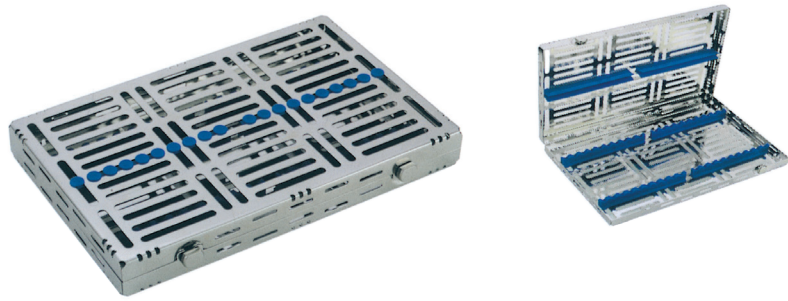

Item Code	Sizes in mm
WP-3019	280x183x32

Micro Cassettes

Micro cassettes are great for sterilization of micro surgical instruments and small clamps.

Item Code	Sizes in mm
WP-3040	40x55x20
WP-3041	74x45x20
WP-3042	74x59x24