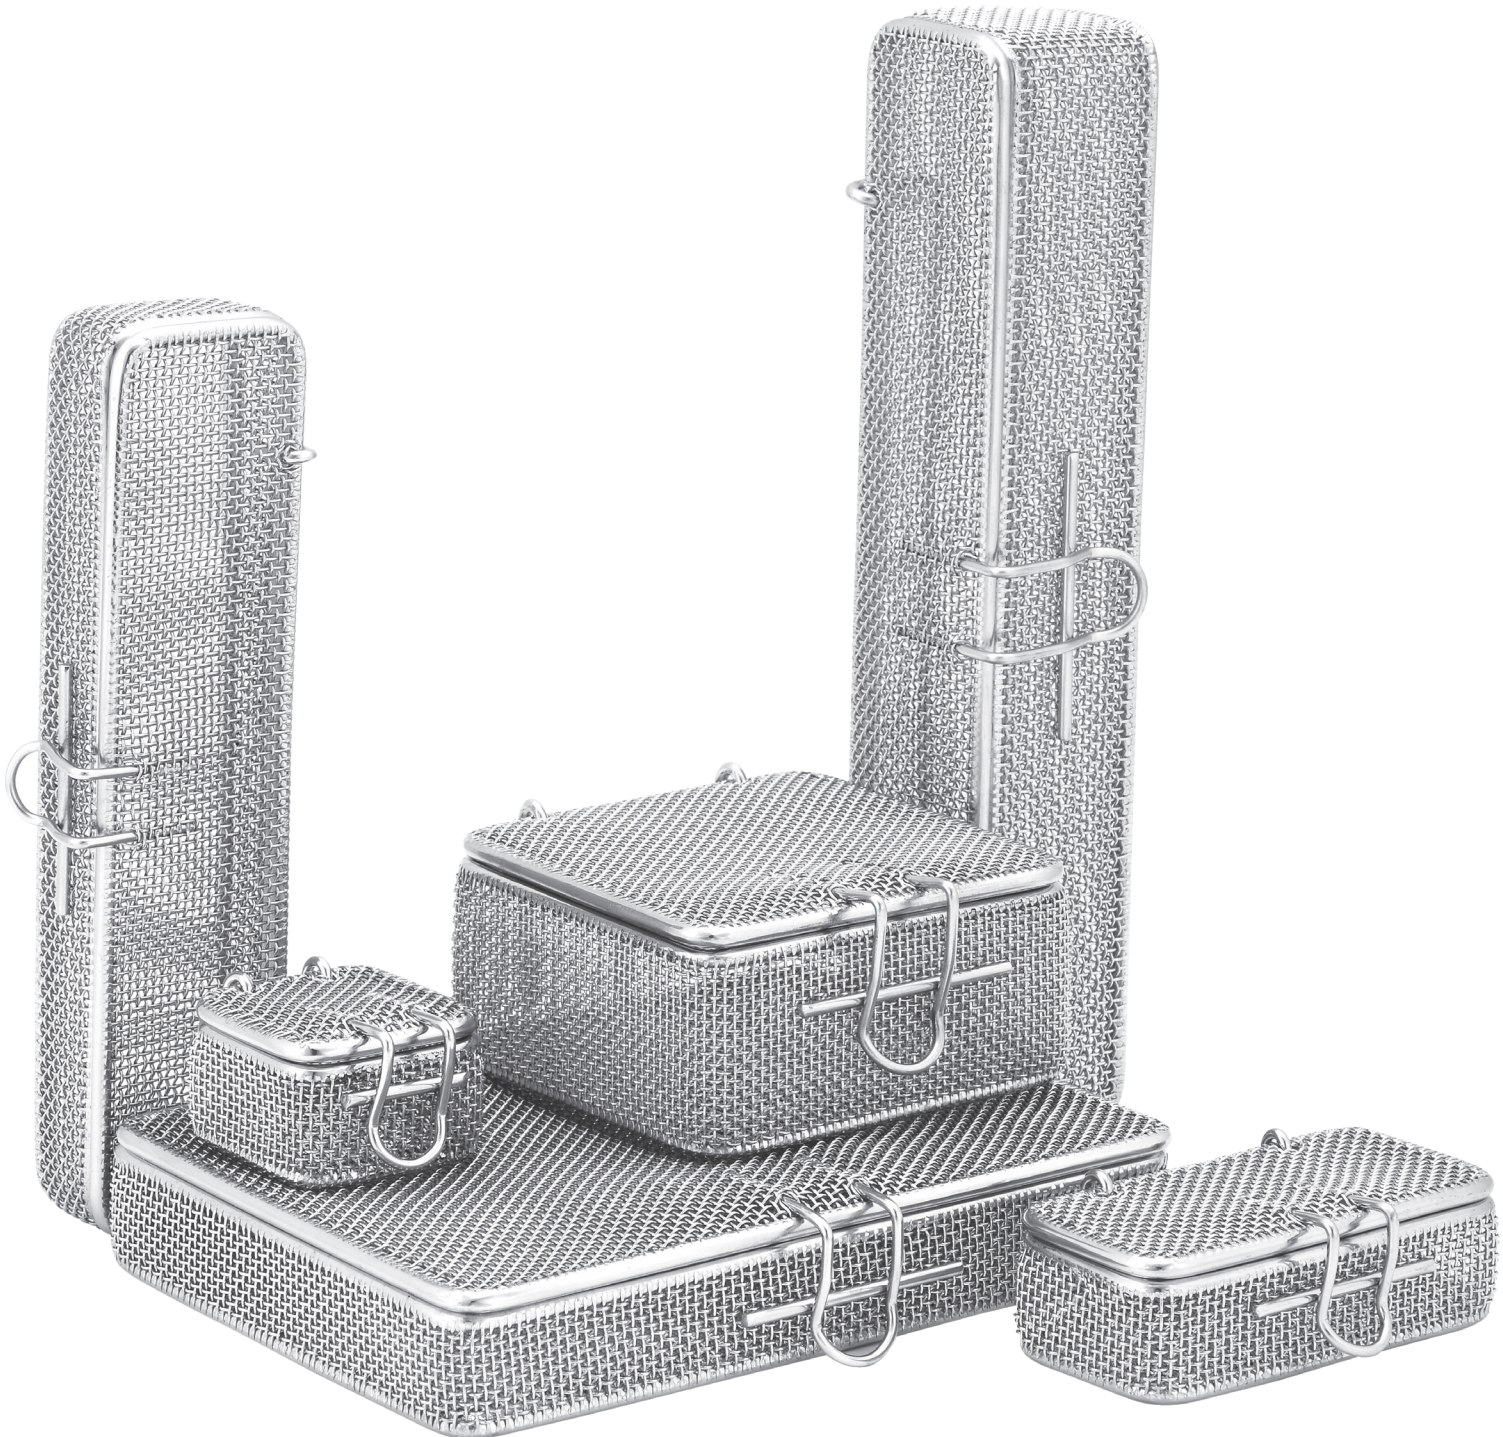

WORLD
PRECISION
INSTRUMENTS
Instrumenting scientific ideas

Contact our distributor

ANIMA LAB
animal facility and laboratory equipment • animal research models

info@animalab.eu