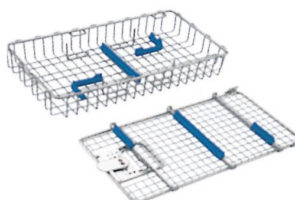

Item Code	Sizes in mm

WP-4045	670x80x52
WP-4047	600x80x52
WP-4048	700x80x52

Item Code	Sizes in mm

WP-4049	290x160x52