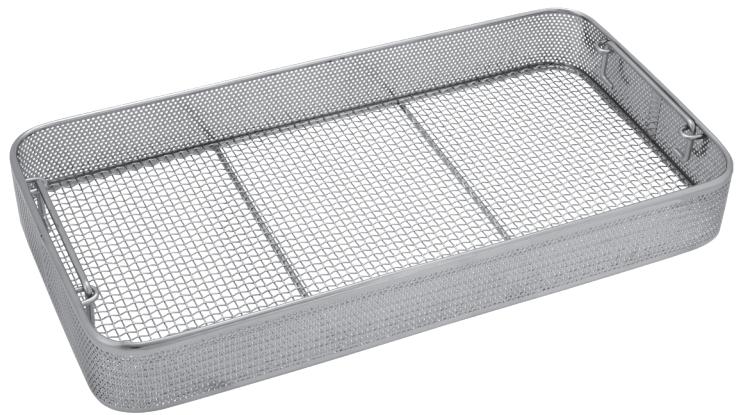

Item Code	Sizes in mm
WP-4610	240X120X30
WP-4611	240X120X50
WP-4612	240X120X60
WP-4608	240X120X70
WP-4609	240X120X100
WP-4607	240X250X30
WP-4613	240X250X50
WP-4615	240X250X60
WP-4616	240X250X70
WP-4617	240X250X100
WP-4656	405X250X30
WP-4657	405X250X50
WP-4658	405X250X60
WP-4659	405X250X70
WP-4660	405X250X100
WP-4606	480X250X30
WP-4618	480X250X50

Item Code	Sizes in mm
WP-4619	480X250X60
WP-4620	480X250X70
WP-4621	480X250X100
WP-4661	540X250X30
WP-4662	540X250X50
WP-4663	540X250X60
WP-4664	540X250X70
WP-4665	540X250X100
WP-4622	300x300x50
WP-4623	300x300x60
WP-4624	470x400x60
WP-4625	480x480x50
WP-4626	480x480x60
WP-4628	500x300x50
WP-4632	550x430x50
WP-4634	600x300x60

Many more sizes available on request. Minimum buy on special orders - 10 pieces.