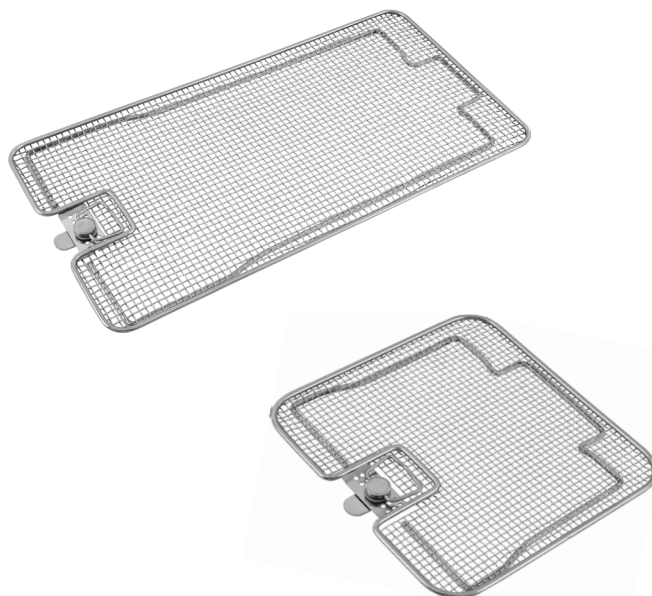

Lids for Wire Mesh Baskets (Double Frame)

Item Code	Sizes in mm
WP-4455D	105X240
WP-4456D	240X240
WP-4457D	240X250
WP-4458D	250X250
WP-4459D	405X250
WP-4460D	480X240
WP-4461D	480X250
WP-4462D	480X480
WP-4463D	540X250

Many more sizes available on request. Minimum buy on special orders - 10 pieces.