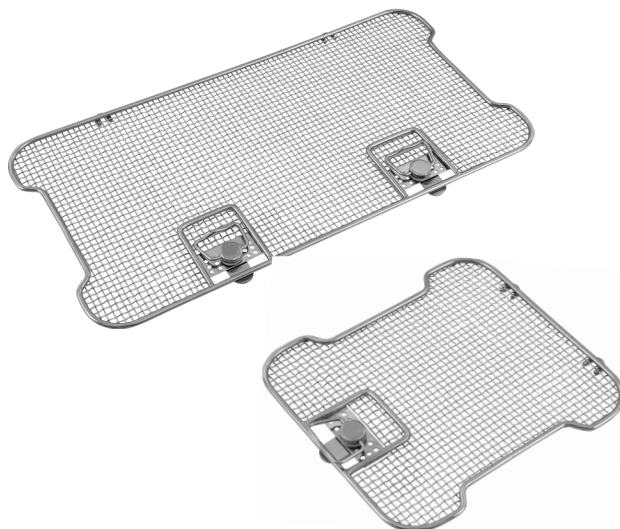

Lids for Wire Mesh Baskets (Detention Frame)

Item Code	Sizes in mm
WP-4455DT	105X240
WP-4456DT	240X240
WP-4457DT	240X250
WP-4458DT	250X250
WP-4459DT	405X250
WP-4460DT	480X240
WP-4461DT	480X250
WP-4462DT	480X480
WP-4463DT	540X250

Many more sizes available on request. Minimum buy on special orders - 10 pieces.