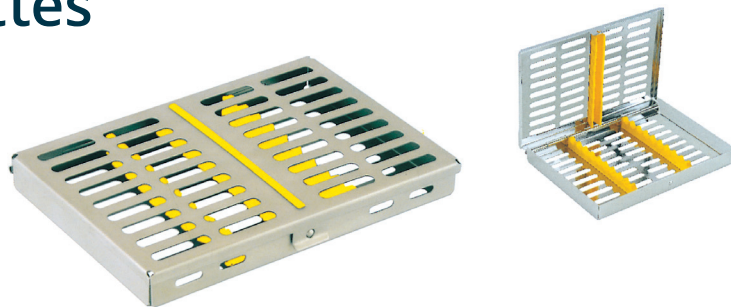

Instruments Cassettes

Item Code	Sizes in mm
WP-3010	180X60X22
WP-3011	180X125X22