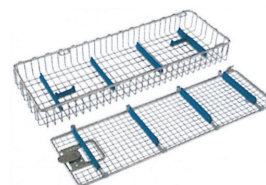

Item Code	Sizes in mm

WP-4053	460x160x52