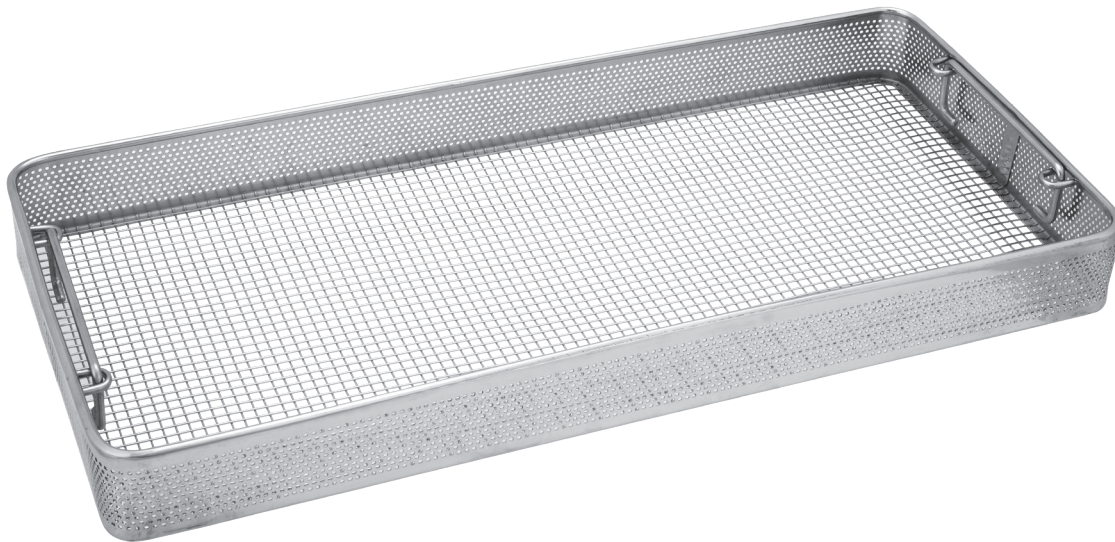

- Burr-free rounded corners prevent wraps from being torn by sharp edges
- Smooth edges reduce user injury

# Side Perforated Baskets with Wire Base

The wire base is designed for quickly drying instruments after washing and sterilizing. They are perfect for handling and storage of instruments.

Our side perforated baskets are:

# Lids for Side Perforated Baskets with Wire Base

# Side Perforated Baskets with Flat Base

The flat base is designed for quick drying of the instruments after washing and sterilizing. These baskets are also used for handling and storage of instruments.