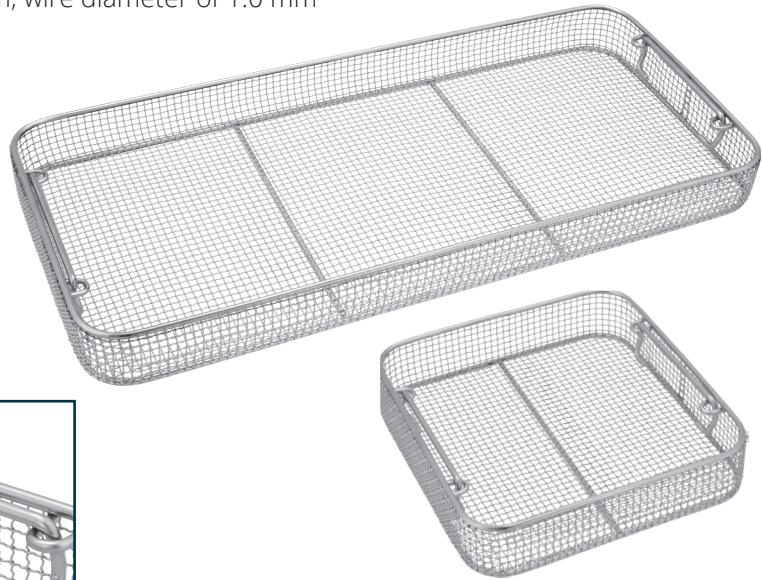

# Classic Crimped Wire Mesh Baskets, Tilted Handles

Classic Crimped Wire Mesh Baskets are used for washing, disinfecting, sterilizing, storing and handling surgical instruments.

- Manufactured with stainless steel 304
- Electropolished
- Burr free to protect wraps and prevent injury
- Smooth rounded corners
- Tilt handles
- Single frame, double frame and detention frame lids available
- Meets all the requirements of automatic washing and sterilization for all types of instruments
- Top and bottom frame diameter: 5.0 mm
- Crimped mesh with mesh openings of 6 mm, wire diameter of 1.0 mm
- Smooth corners and tilt handles