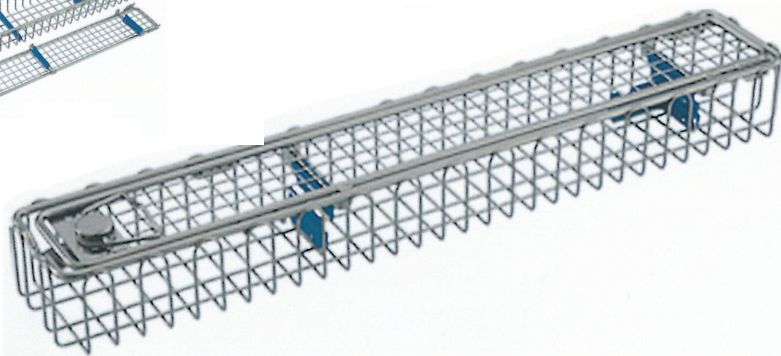

Endoscope Baskets

Item Code	Sizes in mm
WP-4044	460x80x52
WP-4043	460x80x52