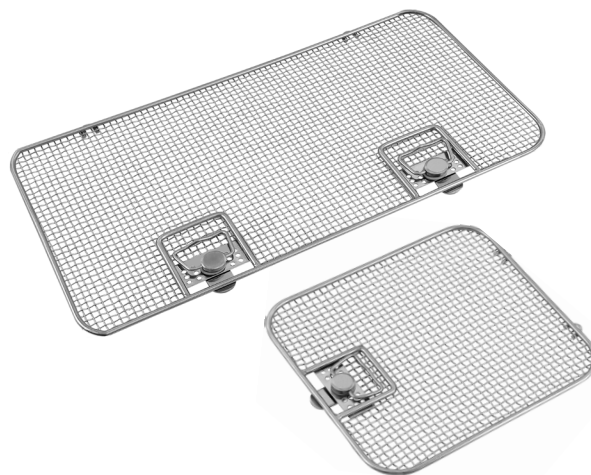

Lids for Side Perforated Baskets with Wire Base

Lids for perforated baskets (Single Frame)

Item Code	Sizes in mm
WP-4635	240X120
WP-4636	240X250
WP-4642	405x250
WP-4637	480X250
WP-4643	540x250
WP-4638	300X300
WP-4639	480X480
WP-4640	500X300
WP-4641	600X300

Many more sizes available on request. Minimum buy on special orders - 10 pieces.