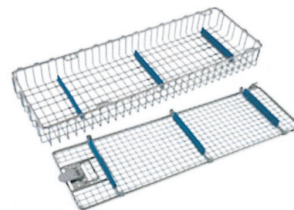

Item Code	Sizes in mm

WP-4051	460x160x52