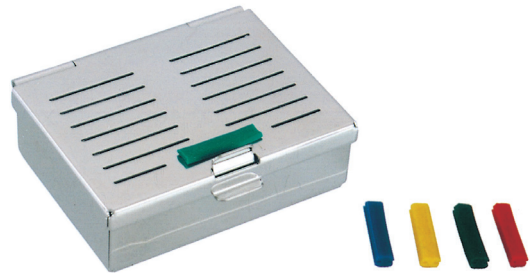

## Micro Cassettes

Micro cassettes are great for sterilization of micro surgical instruments and small clamps.

| Item Code | Sizes in mm |
|-----------|-------------|
| WP-3040   | 40x55x20    |
| WP-3041   | 74x45x20    |
| WP-3042   | 74x59x24    |