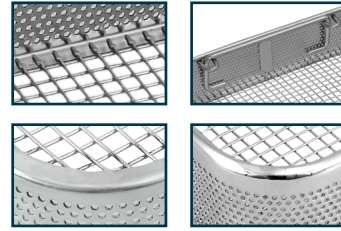

## Lids for perforated baskets (Detention Frame)

| Item Code | Sizes in mm |
|-----------|-------------|
| WP-4635DT | 240X120     |
| WP-4636DT | 240X250     |
| WP-4642DT | 405x250     |
| WP-4637DT | 480X250     |
| WP-4643DT | 540x250     |
| WP-4638DT | 300X300     |
| WP-4639DT | 480X480     |
| WP-4640DT | 500X300     |
| WP-4641DT | 600X300     |

# Side Perforated Baskets with Flat Base

The flat base is designed for quick drying of the instruments after washing and sterilizing. These baskets are also used for handling and storage of instruments.