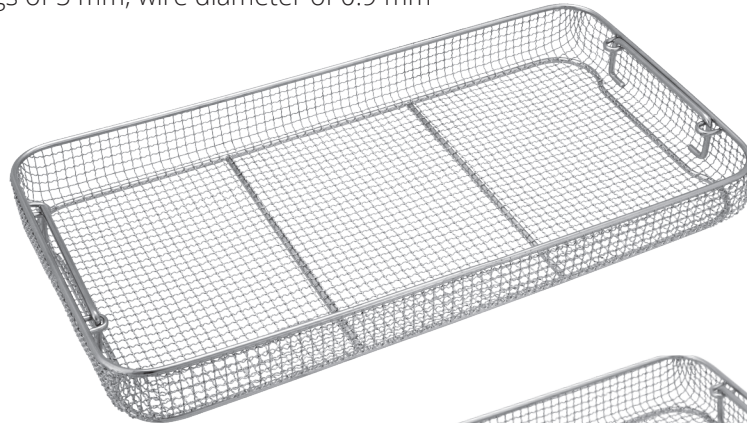

# Crimped Wire Mesh Baskets with Tilt Handles

Crimped Wire Mesh Baskets are used for washing, disinfecting, sterilizing, storing and handling surgical instruments.

- Manufactured with stainless steel 304
- Electropolished
- Burr free to protect wraps and prevent injury
- Smooth rounded corners
- Tilt handles are mounted on the inside and drop inside the basket for stacking
- Single frame, double frame and detention frame lids available
- Meets all the requirements of automatic washing and sterilization for all types of instruments
- Top and bottom frame diameter: 5.0 mm
- Crimped mesh with mesh openings of 5 mm, wire diameter of 0.9 mm
- Baskets are stackable.