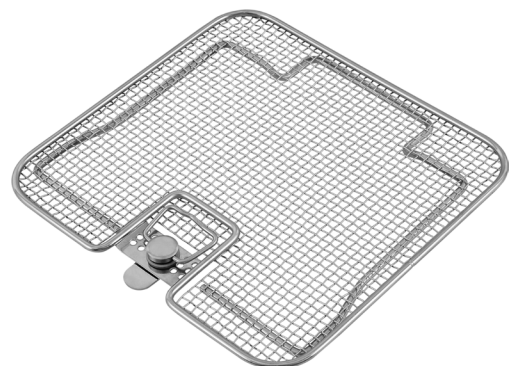

# Side Perforated Baskets with Wire Base

The wire base is designed for quickly drying instruments after washing and sterilizing. They are perfect for handling and storage of instruments.

Our side perforated baskets are:

# Side Perforated Baskets with Flat Base

The flat base is designed for quick drying of the instruments after washing and sterilizing. These baskets are also used for handling and storage of instruments.

# Side Perforated Baskets with Flat Base

- Manufactured with stainless steel 304
- Electropolished
- Burr free to protect wraps and prevent injury
- Smooth rounded corners
- Double frame lids available
- Side walls are perforated to protect sharp instrument edges and tips from damage. The hole size is 2.0 mm.
- Meets all the requirements of automatic washing and sterilization for all types of instruments
- Separate lids are available with single frame, double frame and detention shapes
- Available with drop in and folding handles
- Top and bottom frame diameter: 5.0 mm
- Flat base basket available in welded mesh with opening square 6.0 mm, wire diameter 1.2 mm.
- Stacking frame can also be be available on request.
- The images show the flat base from the inside (upper left), the inner mounted drop handles (upper right), the flat base from the outside (lower left) and the smooth rounded corners (lower right)..

# Wire Mesh Baskets with Drop In Handles

Wire Mesh Baskets are used for washing, disinfecting, sterilizing, storing and handling surgical instruments.

- Manufactured with stainless steel 304
- Electropolished
- Burr free to protect wraps and prevent injury
- Smooth rounded corners
- Handles are mounted on the inside and drop inside the basket for stacking
- Single frame, double frame and detention frame lids available
- Meets all the requirements of automatic washing and sterilization for all types of instruments
- Top and bottom frame diameter: 5.0 mm
- Wire mesh with mesh openings of 4.5 mm, wire diameter of 1.0 mm
- Baskets are stackable