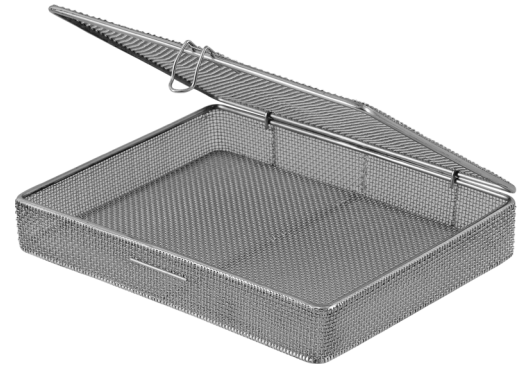

Fine Mesh Baskets With Lids

Fine Mesh Baskets With Lids are used for washing, sterilizing and storing micro surgical instruments.

- Manufactured with stainless steel 304
- Electropolished
- Burr free to protect wraps and prevent injury
- Smooth rounded corners
- Top and lid frame wire diameter: 3.5 mm and 4.0 mm (depending on the basket)
- Fine mesh with opening squares of 1.6 mm and wire diameter of 0.7 mm
- Wire locking clip

Many more sizes available on request.
Minimum buy on special orders - 10 pieces.

Item Code	Sizes in mm
WP-4358	220x140x50
WP-4359	210x170x20
WP-4360	235x155x40
WP-4361	240x90x40
WP-4362	240x120x35
WP-4363	275x175x35
WP-4364	280x170x60
WP-4365	250x200x20
WP-4366	300x180x20
WP-4367	200x110x40
WP-4368	225x110x50
WP-4369	235x120x60
WP-4370	270x135x40
WP-4371	280x145x50
WP-4372	400x250x50

Micro Fine Mesh Baskets with Lids

Micro Fine Baskets are used for washing, sterilizing and storing delicate micro surgical instruments and parts.

- Manufactured with stainless steel 304
- Electrolyte polished
- Top and lid frame wire diameter: 3.5 mm
- Micro fine mesh with opening squares of 1.0 mm and wire diameter of 0.5 mm
- Wire locking clip