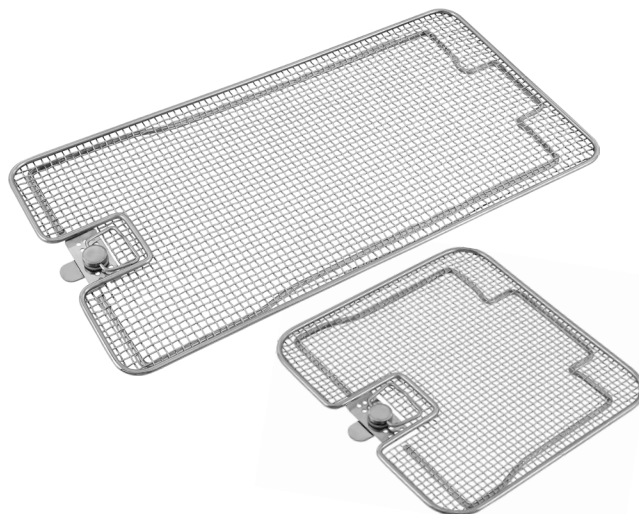

Lids for perforated baskets (Double Frame)

Item Code	Sizes in mm
WP-4635D	240X120
WP-4636D	240X250
WP-4642D	405x250
WP-4637D	480X250
WP-4643D	540x250
WP-4638D	300X300
WP-4639D	480X480
WP-4640D	500X300
WP-4641D	600X300

Many more sizes available on request. Minimum buy on special orders - 10 pieces.