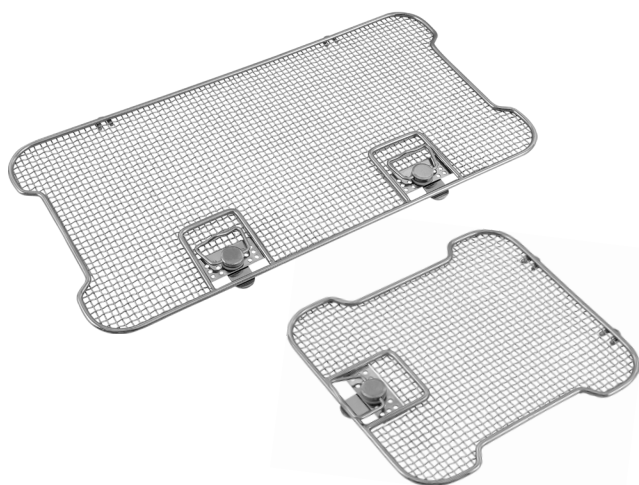

Lids for Crimped Wire Mesh Baskets (Detention Frame)

Item Code	Sizes in mm
WP-4455DTCW	105X240
WP-4456DTCW	240X240
WP-4457DTCW	240X250
WP-4458DTCW	250X250
WP-4459DTCW	405X250
WP-4460DTCW	480X240
WP-4461DTCW	480X250
WP-4462DTCW	480X480
WP-4463DTCW	540X250

Many more sizes available on request. Minimum buy on special orders - 10 pieces.