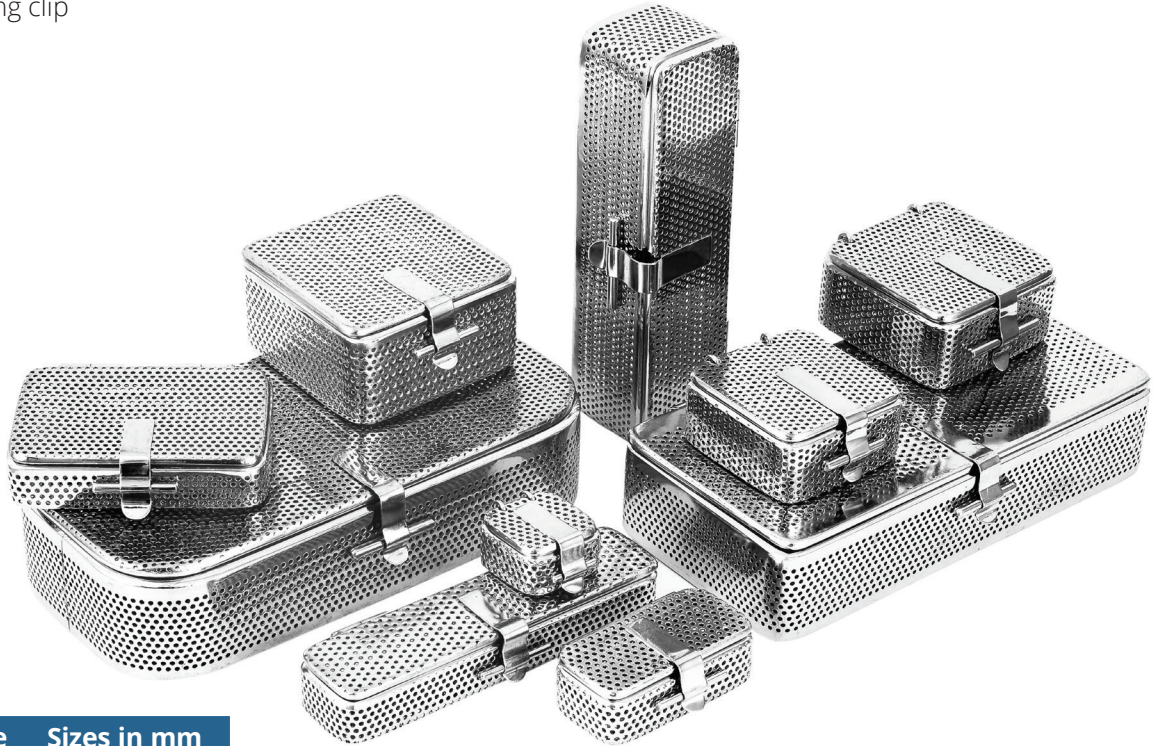

Full Perforated Trays with Lids

Micro Fine Baskets are used for washing, sterilizing and storing delicate micro surgical instruments and parts.

- Manufactured with stainless steel 304
- Electropolished
- Smooth rounded corners
- Perforated hole size of 2.0 mm
- Hinged lids
- Top and lid frame rod diameter: 3.5 mm and 4.0 mm (depending on the basket)
- Full wall perforation to protect sharp instruments' edges and tips from damage
- Fine mesh with opening squares of 1.6 mm and wire diameter of 0.7 mm
- Sheet locking clip

Item Code	Sizes in mm
WP-2343	40X40X20
WP-2344	70x70x30
WP-2345	80x40x20
WP-2346	80x40x30
WP-2347	80x80x34
WP-2348	80x80x40
WP-2349	90x90x50
WP-2350	150x110x20
WP-2351	160x40x20
WP-2352	105x40x20
WP-2353	141x50x40
WP-2354	150x50x35
WP-2355	190x85x35
WP-2356	200x100x35
WP-2357	240x90x40
WP-2358	200x110x40
WP-2359	225x110x50