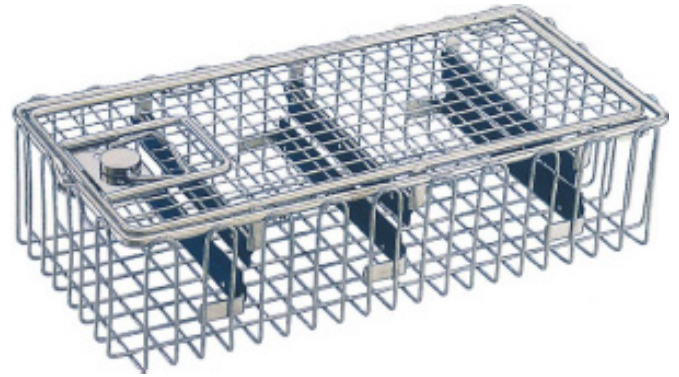

| Item Code | Sizes in mm |
|-----------|-------------|
|-----------|-------------|

|         |            |
|---------|------------|
| WP-4052 | 460x160x52 |
|---------|------------|

| Item Code | Sizes in mm |
|-----------|-------------|
|-----------|-------------|

# Endoscope Baskets

Endoscope Baskets provide security for costly endoscopes during washing and sterilization processes. The silicone padding also provide protection for the endoscope during handling and storage.