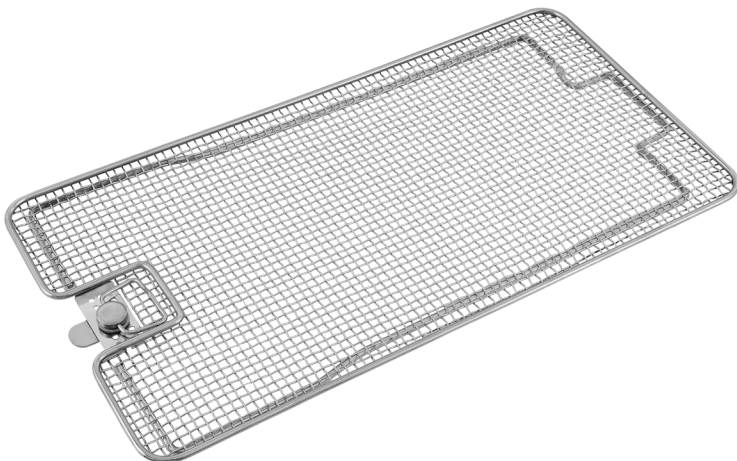

Lids for perforated baskets (Double Frame)

Item Code	Sizes in mm
WP-4582	120X250
WP-4583	240X250
WP-4584	405X250
WP-4585	405X250
WP-4586	540X250
WP-4587	480X360
WP-4588	480X480

Many more sizes available on request. Minimum buy on special orders - 10 pieces.