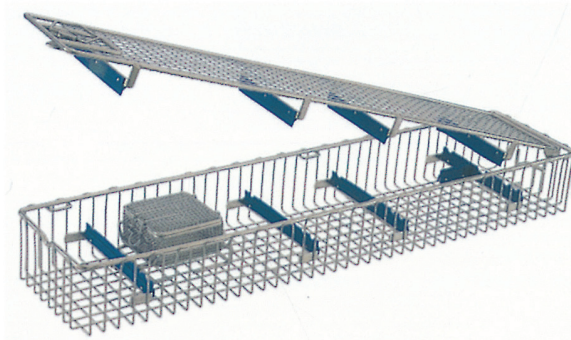

Endoscope Sterilization Tray with Lens Basket

Endoscope Baskets provide security for costly endoscopes during washing and sterilization processes. The silicone padding also provide protection for the endoscope during handling and storage.

Item Code	Sizes in mm
WP-4046	640x150x77

Small Lens Baskets   Locking Clip