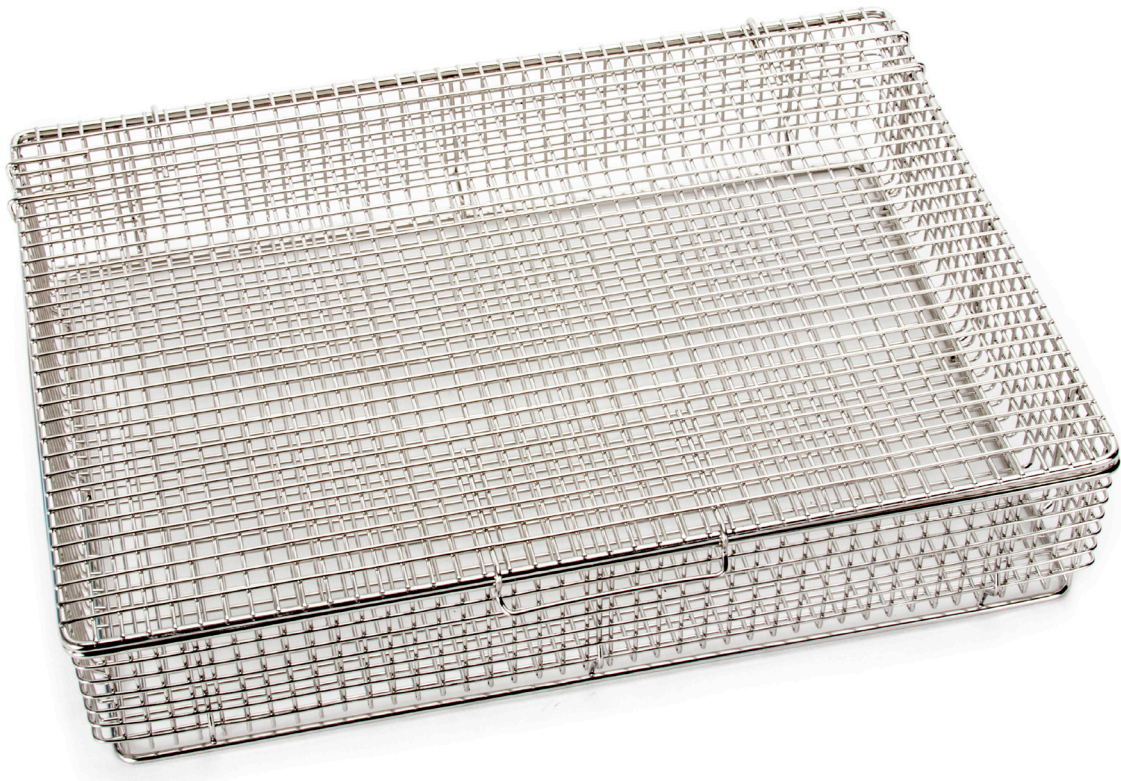

Introduction

WPI offers a comprehensive range of surgical instrument baskets and trays. Our instrument trays and baskets provide a high degree of protection for costly surgical instruments during storage, transportation and sterilization. Trays are available in a variety of sizes and designs that accommodate a wide range of surgical instruments.

We are backed by ISO 9001-2008, ISO 13485, 2003 Certification, CE & FDA. Our baskets are made from high quality stainless steel, providing both strength and durability at an affordable price. They are designed with rounded corners and edges to avoid two common problems:

- Burr-free rounded corners prevent wraps from being torn by sharp edges
- Smooth edges reduce user injury

Exceptionally robust and resistant to accidental damage

We present a comprehensive range of surgical instrument sterilizing baskets including:

- Side Perforated Baskets
- Wire Mesh Baskets
- Fine Mesh Baskets
- Endoscopy Baskets
- Customized Baskets (for holding scopes)

We guarantee all products against poor craftsmanship and material. Any item found defective will be repaired or replaced free of charge. This guarantee does not cover any product which becomes defective through misuse, negligence or mishandling.

WORLD PRECISION INSTRUMENTS