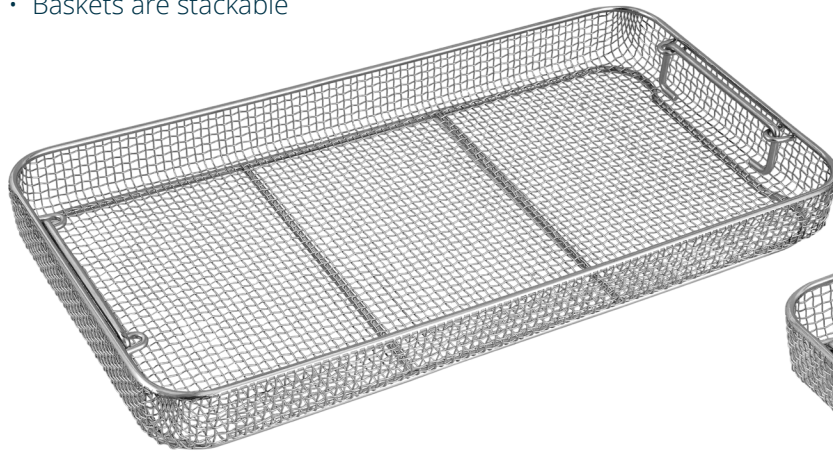

# Side Perforated Baskets with Flat Base

- Manufactured with stainless steel 304
- Electropolished
- Burr free to protect wraps and prevent injury
- Smooth rounded corners
- Double frame lids available
- Side walls are perforated to protect sharp instrument edges and tips from damage. The hole size is 2.0 mm.
- Meets all the requirements of automatic washing and sterilization for all types of instruments
- Separate lids are available with single frame, double frame and detention shapes
- Available with drop in and folding handles
- Top and bottom frame diameter: 5.0 mm
- Flat base basket available in welded mesh with opening square 6.0 mm, wire diameter 1.2 mm.
- Stacking frame can also be be available on request.
- The images show the flat base from the inside (upper left), the inner mounted drop handles (upper right), the flat base from the outside (lower left) and the smooth rounded corners (lower right)..

## Lids for perforated baskets (Double Frame)

| Item Code | Sizes in mm |
|-----------|-------------|
| WP-4582   | 120X250     |
| WP-4583   | 240X250     |
| WP-4584   | 405X250     |
| WP-4585   | 405X250     |
| WP-4586   | 540X250     |
| WP-4587   | 480X360     |
| WP-4588   | 480X480     |

# Wire Mesh Baskets with Drop In Handles

Wire Mesh Baskets are used for washing, disinfecting, sterilizing, storing and handling surgical instruments.

- Manufactured with stainless steel 304
- Electropolished
- Burr free to protect wraps and prevent injury
- Smooth rounded corners
- Handles are mounted on the inside and drop inside the basket for stacking
- Single frame, double frame and detention frame lids available
- Meets all the requirements of automatic washing and sterilization for all types of instruments
- Top and bottom frame diameter: 5.0 mm
- Wire mesh with mesh openings of 4.5 mm, wire diameter of 1.0 mm
- Baskets are stackable