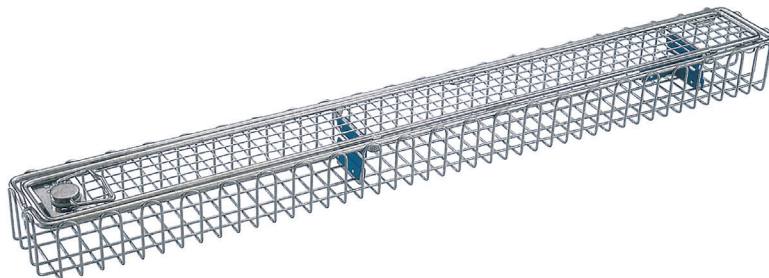

# Endoscope Baskets

Endoscope Baskets provide security for costly endoscopes during washing and sterilization processes. The silicone padding also provide protection for the endoscope during handling and storage.

- Safely sterilize and store expensive endoscopes
- Silicone pads to protect endoscope during handling and storage
- Electropolished
- Burr free to prevent injury
- Locking clip
- Variety of sizes
- Top lid and frame wire diameter of 5.0 mm
- Loop wire diameter of 2.0 mm
- Autoclavable silicone inserts