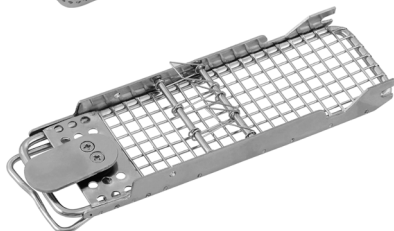

Instrument Cassettes with Spring Holding Lids

These cassettes are specially designed to minimize the contact area when instruments are inside the cassette. Each instrument is held by a separate spring. The cassette holds thick and thin instruments securely in a single cassette arrangement.

Item Code	Sizes in mm
WP-4242	178X64x32
WP-4243	178X114x32
WP-4244	203X140x38
WP-4245	203x280x38
WP-4246	220x125x40
WP-4247	250x220x40