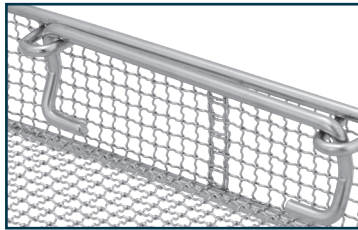

Classic Crimped Wire Mesh Baskets, Tilted Handles

Classic Crimped Wire Mesh Baskets are used for washing, disinfecting, sterilizing, storing and handling surgical instruments.

- Manufactured with stainless steel 304
- Electropolished
- Burr free to protect wraps and prevent injury
- Smooth rounded corners
- Tilt handles
- Single frame, double frame and detention frame lids available
- Meets all the requirements of automatic washing and sterilization for all types of instruments
- Top and bottom frame diameter: 5.0 mm
- Crimped mesh with mesh openings of 6 mm, wire diameter of 1.0 mm
- Smooth corners and tilt handles

Item Code	Sizes in mm
WP-4401ER	105X240X30
WP-4402ER	105X240X50
WP-4403ER	105X240X60
WP-4404ER	105X240X70
WP-4405ER	105X240X100
WP-4406ER	240X240X30
WP-4407ER	240X240X50
WP-4408ER	240X240X60
WP-4409ER	240X240X70
WP-4410ER	240X240X100
WP-4411ER	240X250X30
WP-4412ER	240X250X50
WP-4413ER	240X250X60
WP-4414ER	240X250X70
WP-4415ER	240X250X100

Item Code	Sizes in mm
WP-4416ER	250X250X30
WP-4417ER	250X250X50
WP-4418ER	250X250X60
WP-4419ER	250X250X70
WP-4420ER	250X250X100
WP-4421ER	405X250X30
WP-4422ER	405X250X50
WP-4423ER	405X250X60
WP-4424ER	405X250X70
WP-4425ER	405X250X100
WP-4426ER	480X240X30
WP-4427ER	480X240X50
WP-4428ER	480X240X60
WP-4429ER	480X240X70
WP-4430ER	480X240X100

Item Code	Sizes in mm
WP-4431ER	480X250X30
WP-4432ER	480X250X50
WP-4433ER	480X250X60
WP-4434ER	480X250X70
WP-4435ER	480X250X100
WP-4436ER	480X480X30
WP-4437ER	480X480X50
WP-4438ER	480X480X60
WP-4439ER	480X480X70
WP-4440ER	480X480X100
WP-4441ER	540X250X30
WP-4442ER	540X250X50
WP-4443ER	540X250X60
WP-4444ER	540X250X70
WP-4445ER	540X250X100

Many more sizes available on request. Minimum buy on special orders - 10 pieces.