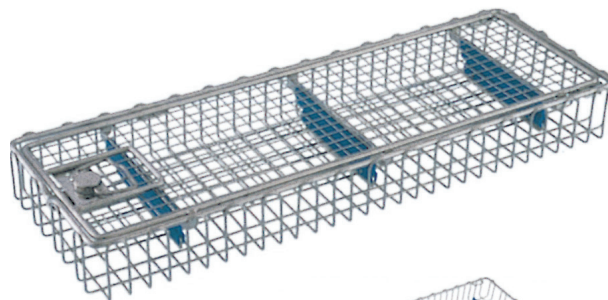

Endoscope Baskets

Endoscope Baskets provide security for costly endoscopes during washing and sterilization processes. The silicone padding also provide protection for the endoscope during handling and storage.

- Safely sterilize and store expensive endoscopes
- Silicone pads to protect endoscope during handling and storage
- Electropolished
- Burr free to prevent injury
- Locking clip
- Variety of sizes
- Top lid and frame wire diameter of 5.0 mm
- Loop wire diameter of 2.0 mm
- Autoclavable silicone inserts

Item Code	Sizes in mm

WP-4045	670x80x52
WP-4047	600x80x52
WP-4048	700x80x52

Item Code	Sizes in mm

WP-4049	290x160x52

Item Code	Sizes in mm

WP-4050	290x160x52

Item Code	Sizes in mm

WP-4051	460x160x52

Item Code	Sizes in mm

WP-4052	460x160x52

Item Code	Sizes in mm

WP-4053	460x160x52