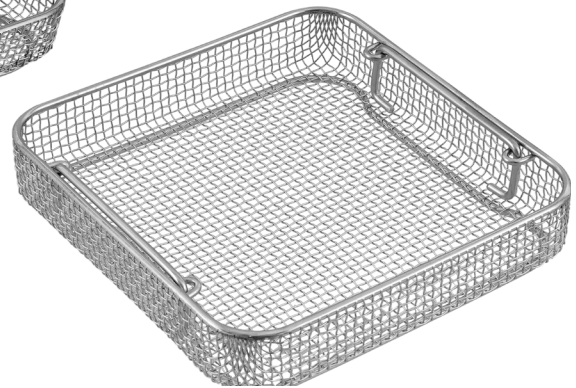

# Side Perforated Baskets with Flat Base

- Manufactured with stainless steel 304
- Electropolished
- Burr free to protect wraps and prevent injury
- Smooth rounded corners
- Double frame lids available
- Side walls are perforated to protect sharp instrument edges and tips from damage. The hole size is 2.0 mm.
- Meets all the requirements of automatic washing and sterilization for all types of instruments
- Separate lids are available with single frame, double frame and detention shapes
- Available with drop in and folding handles
- Top and bottom frame diameter: 5.0 mm
- Flat base basket available in welded mesh with opening square 6.0 mm, wire diameter 1.2 mm.
- Stacking frame can also be be available on request.
- The images show the flat base from the inside (upper left), the inner mounted drop handles (upper right), the flat base from the outside (lower left) and the smooth rounded corners (lower right)..

## Lids for perforated baskets (Double Frame)

| Item Code | Sizes in mm |
|-----------|-------------|
| WP-4582   | 120X250     |
| WP-4583   | 240X250     |
| WP-4584   | 405X250     |
| WP-4585   | 405X250     |
| WP-4586   | 540X250     |
| WP-4587   | 480X360     |
| WP-4588   | 480X480     |

# Wire Mesh Baskets with Drop In Handles

Wire Mesh Baskets are used for washing, disinfecting, sterilizing, storing and handling surgical instruments.

- Manufactured with stainless steel 304
- Electropolished
- Burr free to protect wraps and prevent injury
- Smooth rounded corners
- Handles are mounted on the inside and drop inside the basket for stacking
- Single frame, double frame and detention frame lids available
- Meets all the requirements of automatic washing and sterilization for all types of instruments
- Top and bottom frame diameter: 5.0 mm
- Wire mesh with mesh openings of 4.5 mm, wire diameter of 1.0 mm
- Baskets are stackable