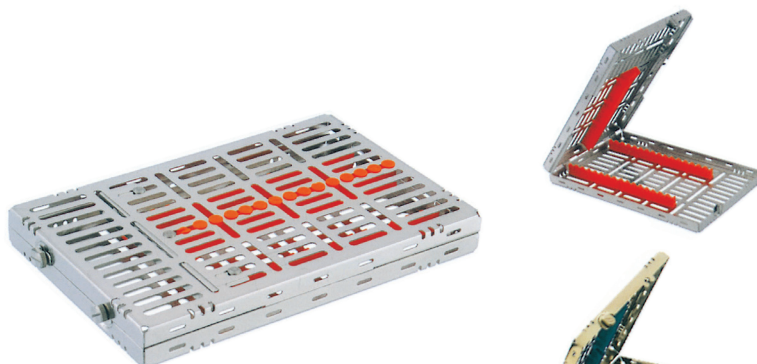

Item Code	Sizes in mm
WP-3016	280x183x32

For 16 Instruments with partition plate

Item Code	Sizes in mm
WP-3017	280x183x32

For 20 Instruments