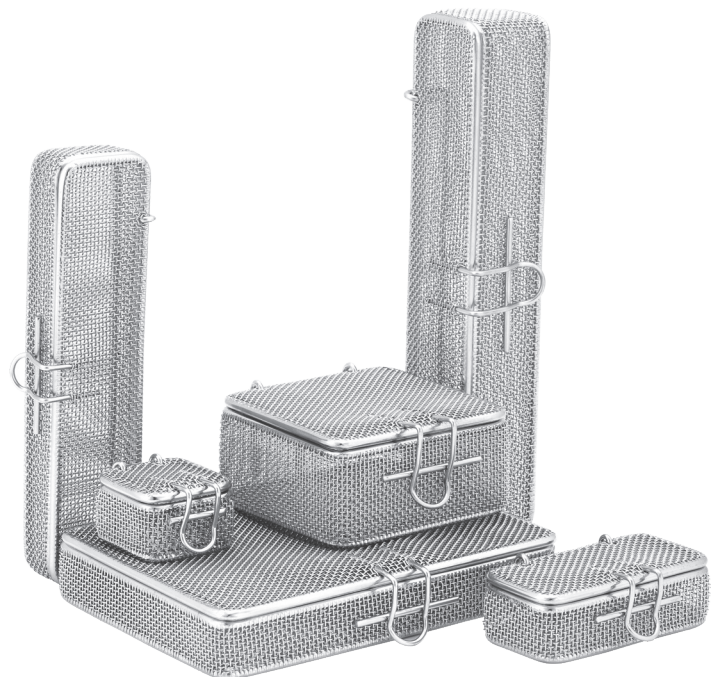

WORLD PRECISION INSTRUMENTS