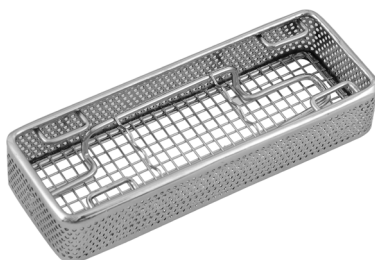

Instrument Cassettes with Spring Holding Lids

These cassettes are specially designed to minimize the contact area when instruments are inside the cassette. Each instrument is held by a separate spring. The cassette holds thick and thin instruments securely in a single cassette arrangement.

Item Code	Sizes in mm
WP-4242	178X64x32
WP-4243	178X114x32
WP-4244	203X140x38
WP-4245	203x280x38
WP-4246	220x125x40
WP-4247	250x220x40